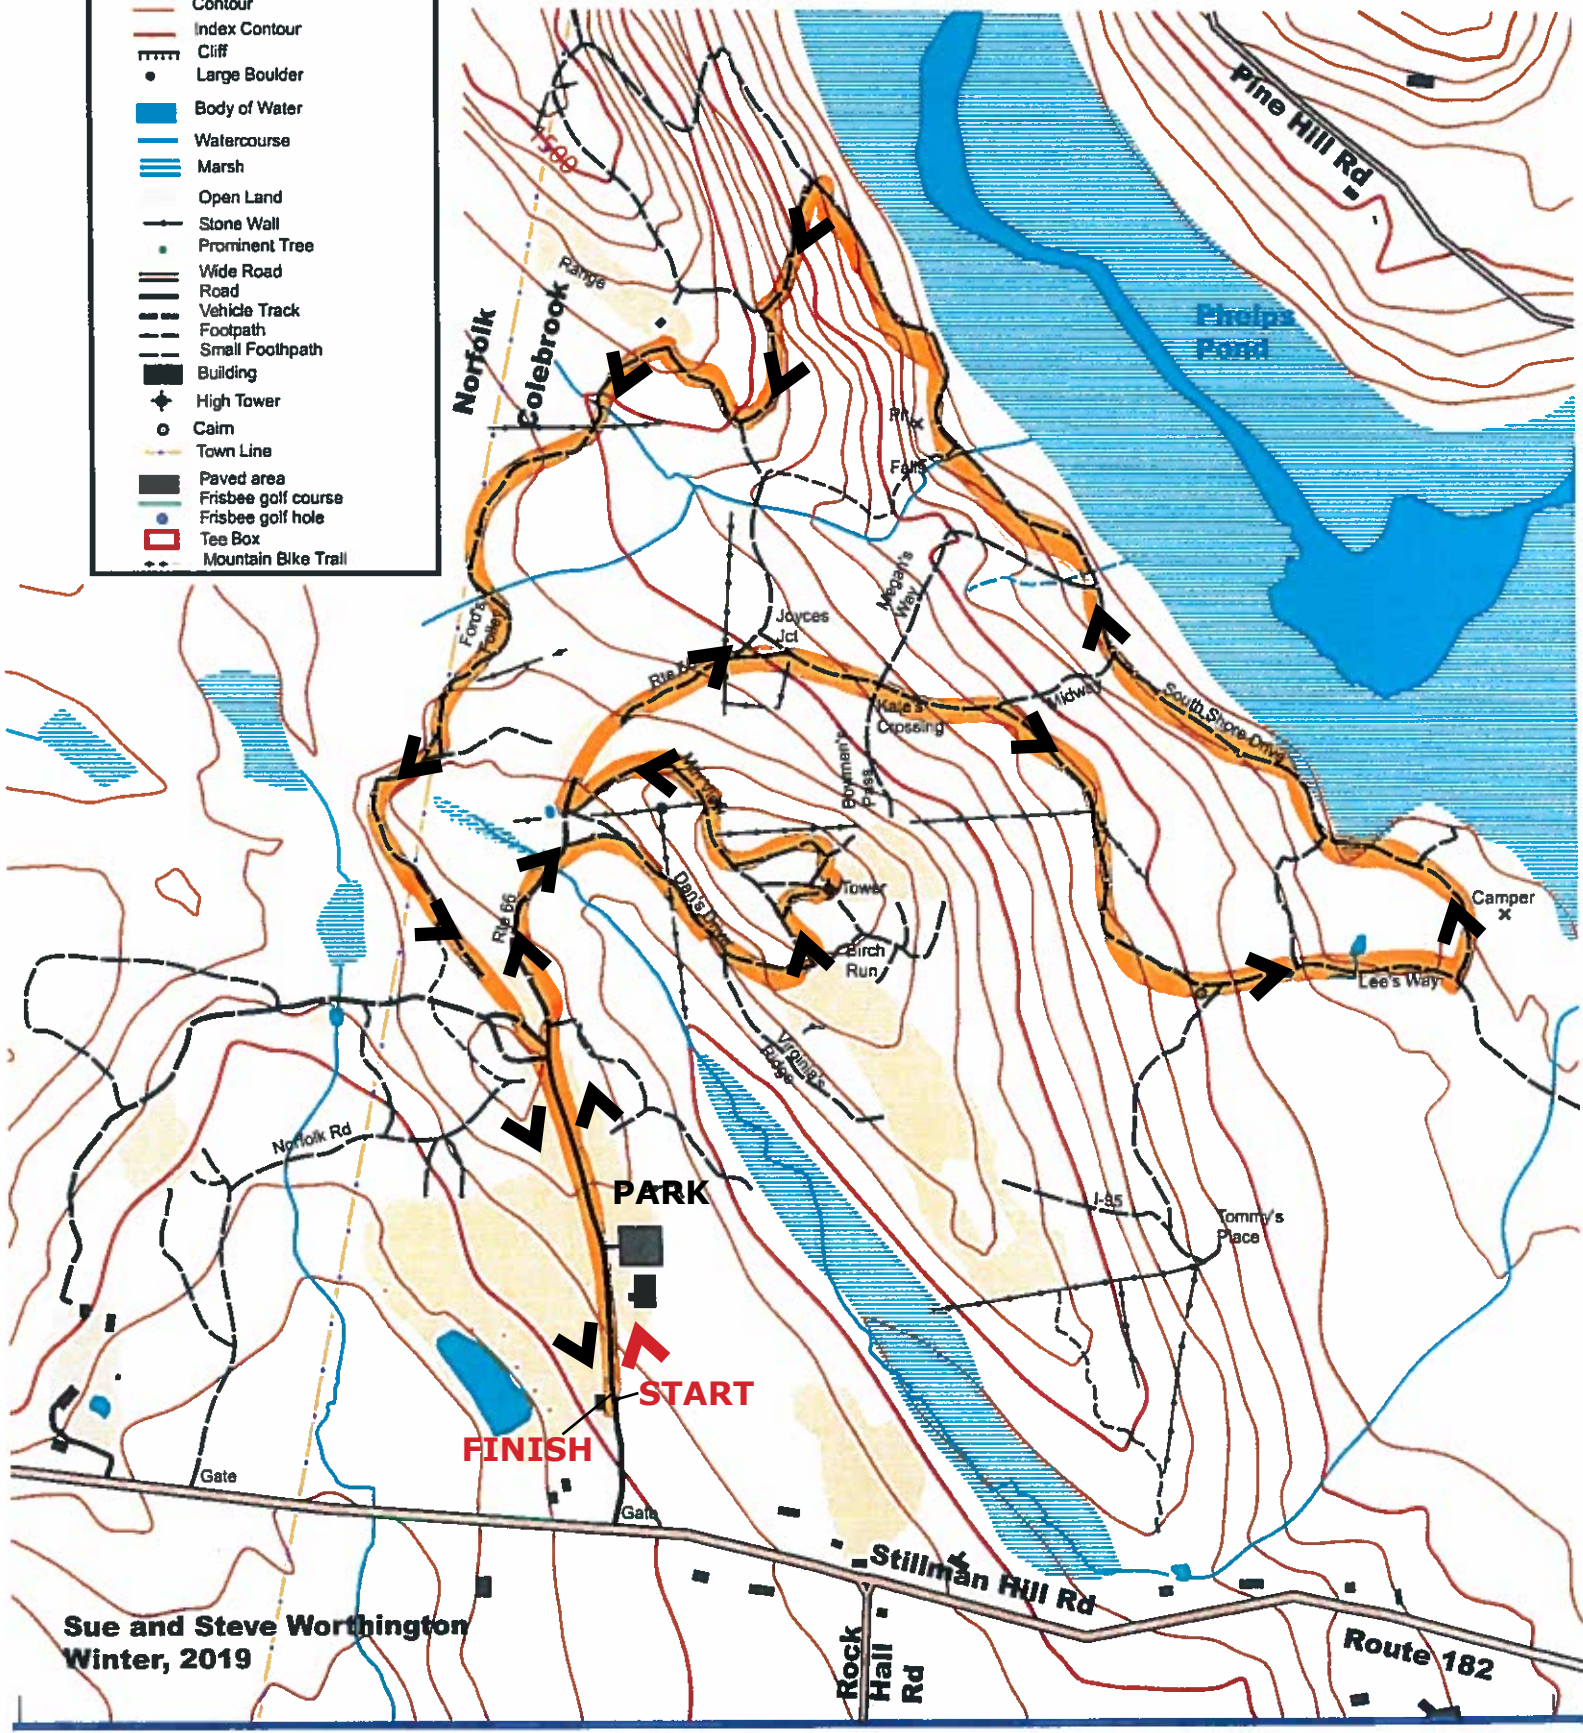

Norbrook Farm Brewery 5K Trail Run Map

	Contour
	Index Contour
	Cliff
	Large Boulder
	Body of Water
	Watercourse
	Marsh
	Open Land
	Stone Wall
	Prominent Tree
	Wide Road
	Road
	Vehicle Track
	Footpath
	Small Footpath
	Building
	High Tower
	Calm
	Town Line
	Paved area
	Frisbee golf course
	Frisbee golf hole
	Tee Box
	Mountain Bike Trail